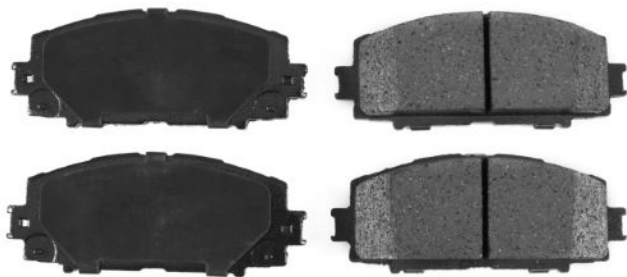

BRAKE PAD

11-60519

• Front Axle

OE:
3501140G08