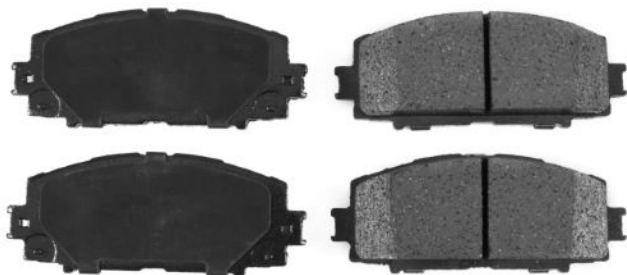

BRAKE PAD

11-60519