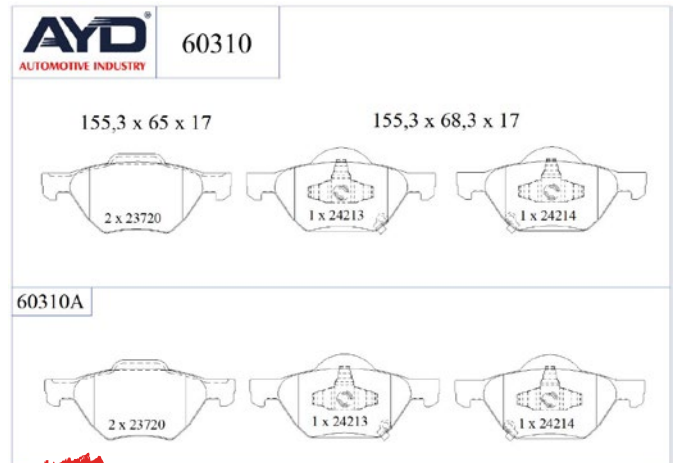

BRAKE PAD

11-60310

• Front Axle

OE:
45022SEAE01

· Safety
· Performance
· OEM Standards
· AYD Quality

WVA :23720-24213-24214

Technical Specifications:

Code	Shim	Wear Indicator	Indicator Type	Piston Spring	Compression Spring	Rivet	Clips	Bolt	Plastic Plug	Kit
60310A	4	2	-	2	-	-	-	-	-	-

HONDA

MODEL	START D.	END Y.
ACCORD VII (CL, CN)	2003/01	2012/09
ACCORD VII Tourer (CM, CN)	2003/04	2008/05