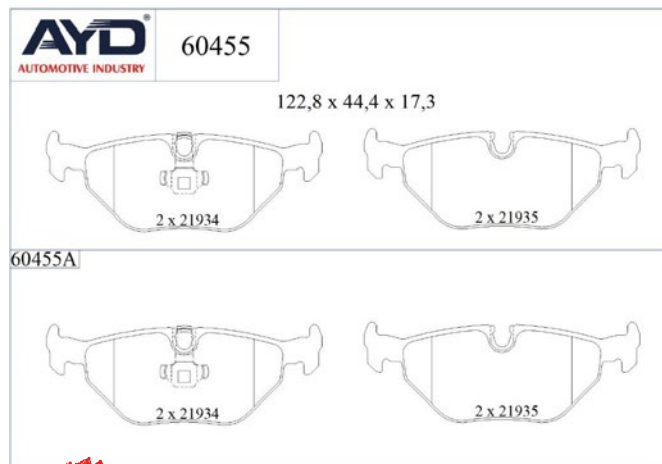

BRAKE PAD

11-60455

• Rear Axle

OE:
1164499

• Safety
• Performance
• OEM Standarts
• AYD Quality

WVA :21934-21935

Technical Specifications:

Code	Shim	Wear Indicator	Indicator Type	Piston Spring	Compression Spring	Rivet	Clips	Bolt	Plastic Plug	Kit
60455A	4	-	-	2	-	-	-	-	-	-

BMW

MODEL	START D.	END Y.
3 (E46)	1997/12	2005/05
3 Compact (E46)	2001/03	2005/02
3 Convertible (E46)	2000/04	2007/12
3 Coupe (E46)	1998/12	2006/07
3 Touring (E46)	1999/06	2005/07
Z1 Roadster	1988/06	1991/06
Z3 Coupe (E36)	1997/04	2003/06
Z3 Roadster (E36)	1995/10	2003/01