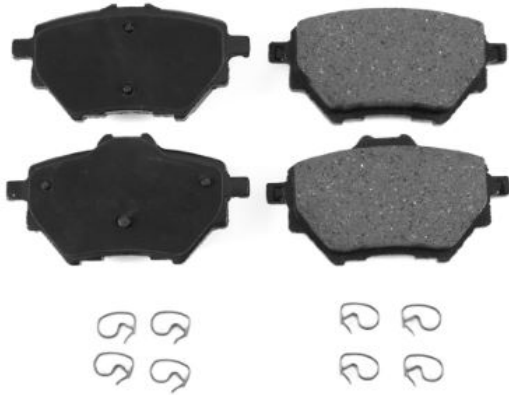

BRAKE PAD

11-60357

• Rear Axle

OE:
95525378