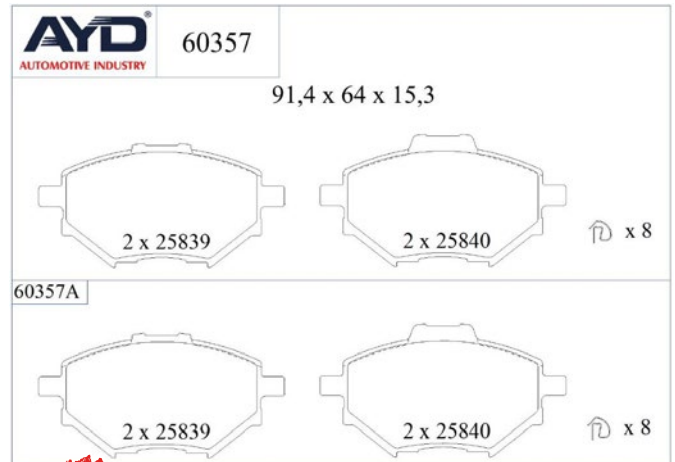

BRAKE PAD

11-60357

• Rear Axle

OE:
SU001B3838

- Safety
- Performance
- OEM Standarts
- AYD Quality

WVA :25839-25840

Technical Specifications:

Code	Shim	Wear Indicator	Indicator Type	Piston Spring	Compression Spring	Rivet	Clips	Bolt	Plastic Plug	Kit
60357A	4	-	-	-	8	-	-	-	-	-

TOYOTA

MODEL	START D.	END Y.
PROACE CITY VERSO MPV	2019/10