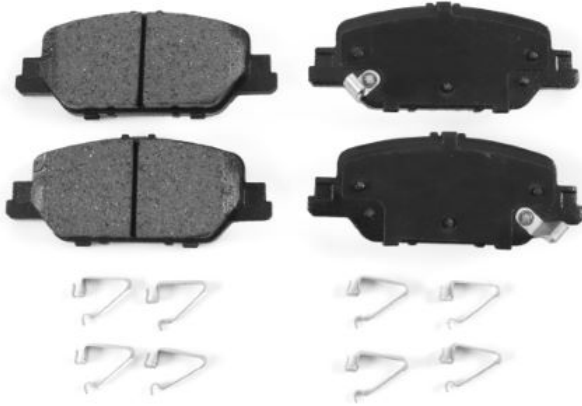

BRAKE PAD

11-60393

• Rear Axle

OE:
42022TNYE00