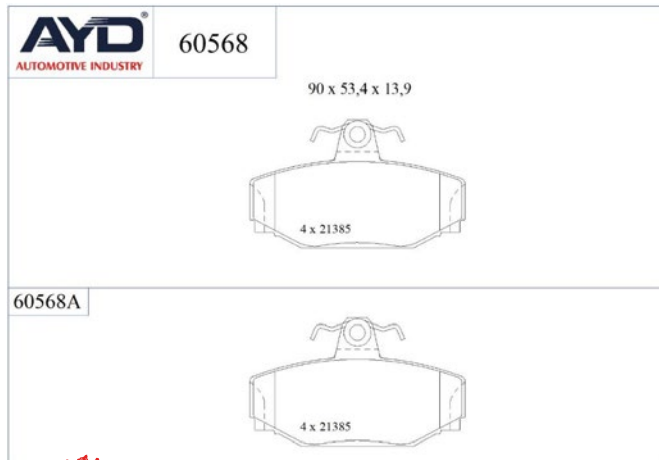

BRAKE PAD

11-60568

• Rear Axle

OE:
2718294

• Safety
• Performance
• OEM Standarts
• AYD Quality

WVA :21385

Technical Specifications:

Code	Shim	Wear Indicator	Indicator Type	Piston Spring	Compression Spring	Rivet	Clips	Bolt	Plastic Plug	Kit
60568A	4	-	-	-	4	4	-	-	-	-

VOLVO

MODEL	START D.	END Y.
740 (744)	1983/04	1992/12
740 Kombi (745)	1984/08	1992/12
760 (704, 764)	1981/08	1992/07
760 Kombi (704, 765)	1982/01	1992/07
780 (782)	1986/04	1990/11
850 Estate (855)	1992/04	1997/10
940 (944)	1990/08	1995/03
940 II (944)	1994/08	1998/12