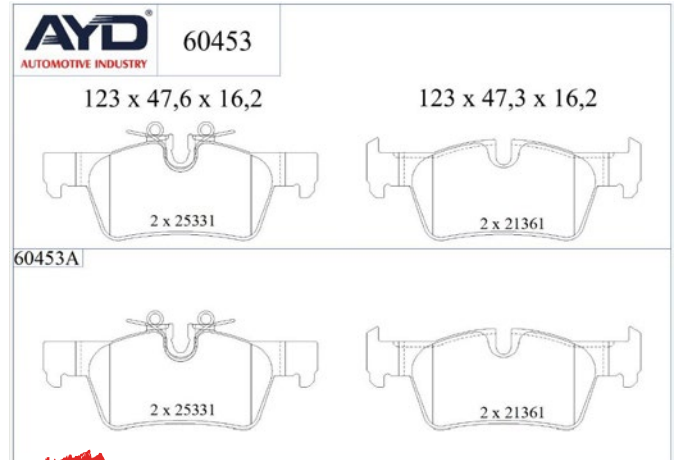

BRAKE PAD

11-60453