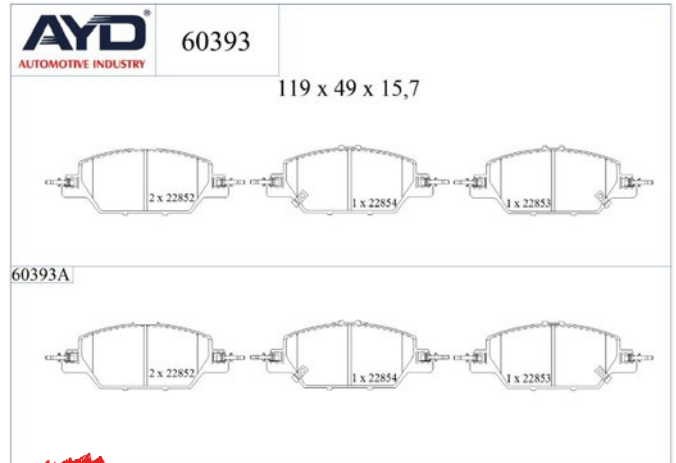

BRAKE PAD

11-60393

• Rear Axle

OE:
42022TNYE00

• Safety
• Performance
• OEM Standards
• AYD Quality

WVA :22852-22853-22854

Technical Specifications:

Code	Shim	Wear Indicator	Indicator Type	Piston Spring	Compression Spring	Rivet	Clips	Bolt	Plastic Plug	Kit
60393A	4	2	-	-	8	-	-	-	-	-

HONDA

MODEL	START D.	END Y.
CR-V V (RW_, RT_)	2016/12