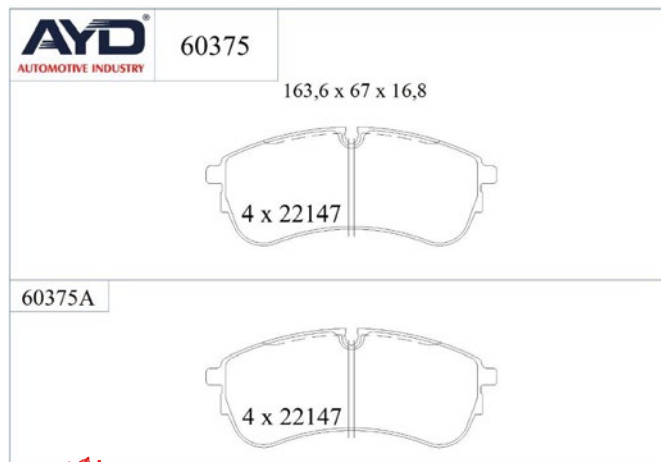

BRAKE PAD

11-60375

• Rear Axle

OE:
2N0698151

• Safety
• Performance
• OEM Standarts
• AYD Quality

WVA :22147

Technical Specifications:

Code	Shim	Wear Indicator	Indicator Type	Piston Spring	Compression Spring	Rivet	Clips	Bolt	Plastic Plug	Kit
60375A	4	-	-	-	-	-	-	-	-	-

VW

MODEL	START D.	END Y.
CRAFTER Bus (SYI, SYJ)	2016/09	
CRAFTER Platform/Chassis (SZ_)	2016/11	
CRAFTER Van (SY_, SX_)	2016/09