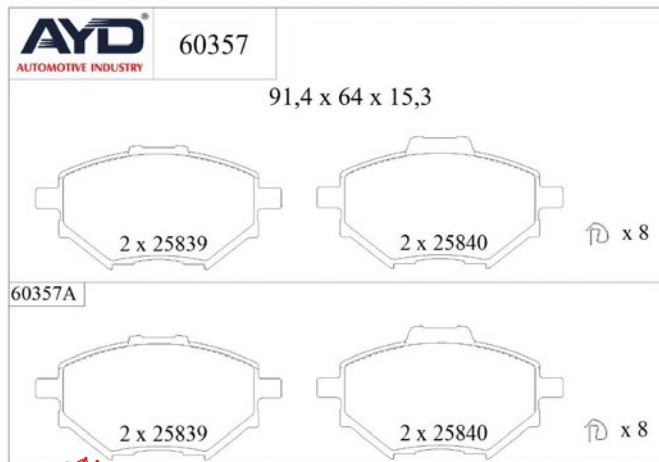

BRAKE PAD

11-60357

• Rear Axle

OE:
1609000680

• Safety
• Performance
• OEM Standarts
• AYD Quality

WVA :25839-25840

Technical Specifications:

Code	Shim	Wear Indicator	Indicator Type	Piston Spring	Compression Spring	Rivet	Clips	Bolt	Plastic Plug	Kit
60357A	4	-	-	-	8	-	-	-	-	-

CITROËN

MODEL	START D.	END Y.
BERLINGO (ER_, EC_)	2018/06	
C4 GRAND PICASSO II (DA_, DE_)	2013/06	
C4 PICASSO II	2013/01	
C4 SPACETOURER (3D_)	2018/04	
GRAND C4 SPACETOURER (3A_, 3E_)	2018/04