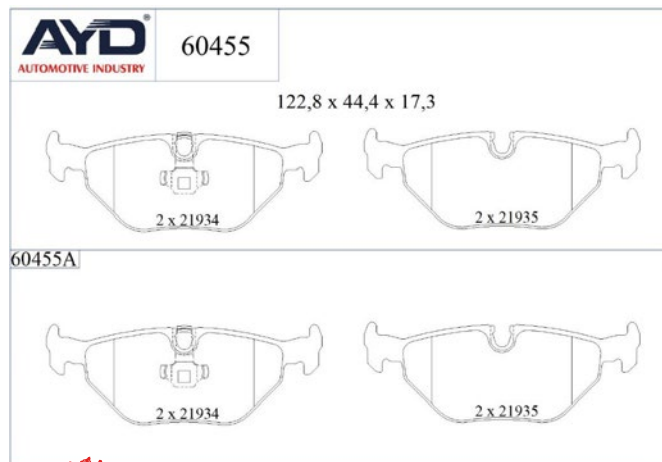

BRAKE PAD

11-60455