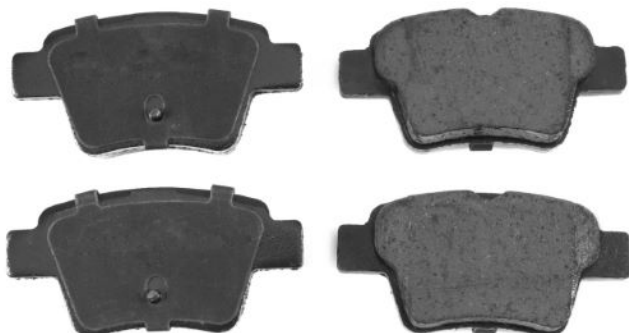

BRAKE PAD

11-60482

• Rear Axle

OE:
425325
425322