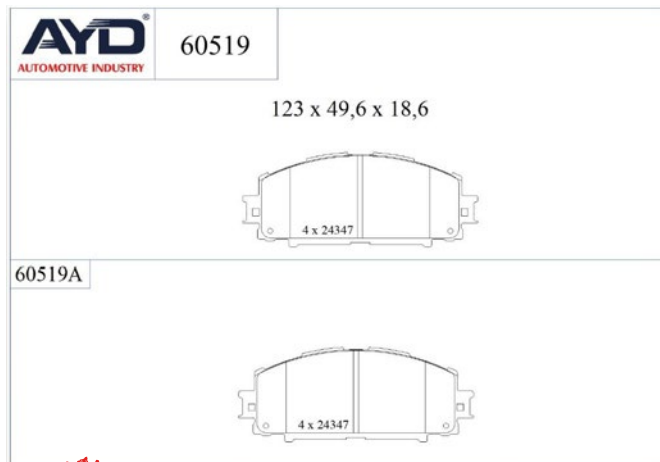

BRAKE PAD

11-60519

• Front Axle

OE:
3501140G08

· Safety
· Performance
· OEM Standarts
· AYD Quality

WVA :24347

Technical Specifications:

Code	Shim	Wear Indicator	Indicator Type	Piston Spring	Compression Spring	Rivet	Clips	Bolt	Plastic Plug	Kit
60519A	4	-	-	-	-	-	-	-	-	-

GREAT WALL

MODEL	START D.	END Y.
C30	2012/12	
LINGAO	2009/11	2013/12
TENGYI C10	2010/01	
TENGYI C20R	2011/09	
TENGYI C30	2010/05