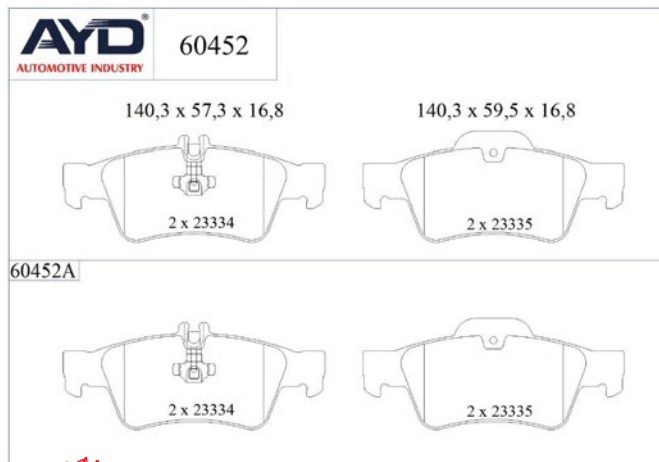

BRAKE PAD

11-60452

• Rear Axle

OE:
A0034205120

• Safety
• Performance
• OEM Standarts
• AYD Quality

WVA :23334-23335

Technical Specifications:

Code	Shim	Wear Indicator	Indicator Type	Piston Spring	Compression Spring	Rivet	Clips	Bolt	Plastic Plug	Kit
60452A	4	-	-	2	-	-	-	-	-	-

MERCEDES-BENZ

MODEL	START D.	END Y.
CLS (C218)	2011/01	2017/12
CLS (C219)	2004/10	2011/02
CLS Shooting Brake (X218)	2012/10	2017/12
E-CLASS (W211)	2002/03	2009/03
E-CLASS (W212)	2009/01	2016/12
E-CLASS Platform/Chassis (VF211)	2003/03	2009/07
E-CLASS T-Model (S211)	2003/02	2009/07
E-CLASS T-Model (S212)	2009/08	2016/12