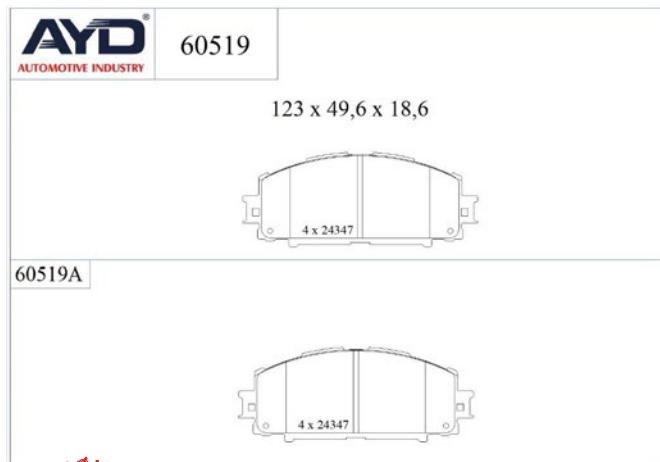

BRAKE PAD

11-60519