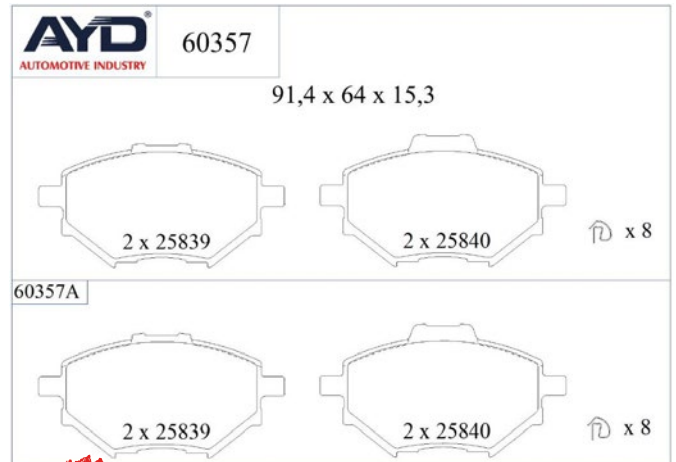

BRAKE PAD

11-60357

• Rear Axle

OE:
95525378

- Safety
- Performance
- OEM Standards
- AYD Quality

WVA :25839-25840

Technical Specifications:

Code	Shim	Wear Indicator	Indicator Type	Piston Spring	Compression Spring	Rivet	Clips	Bolt	Plastic Plug	Kit
60357A	4	-	-	-	8	-	-	-	-	-

VAUXHALL

MODEL	START D.	END Y.
GRANDLAND X / GRANDLAND (A18)	2017/06