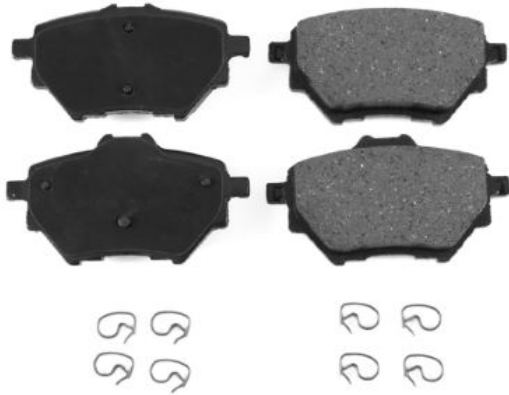

BRAKE PAD

11-60357

• Rear Axle

OE:
1609000680