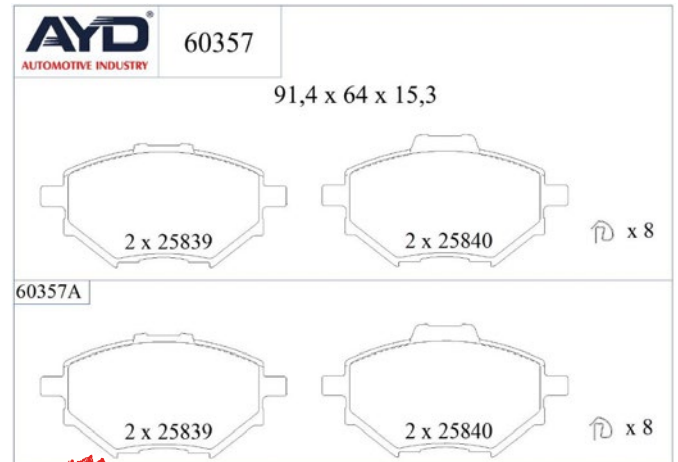

BRAKE PAD

11-60357

• Rear Axle

OE:
1609000680

• Safety
• Performance
• OEM Standarts
• AYD Quality

WVA :25839-25840

Technical Specifications:

Code	Shim	Wear Indicator	Indicator Type	Piston Spring	Compression Spring	Rivet	Clips	Bolt	Plastic Plug	Kit
60357A	4	-	-	-	8	-	-	-	-	-

PEUGEOT

MODEL	START D.	END Y.
3008 SUV (MC_, MR_, MJ_, M4_)	2016/05	
308 Hatchback Van (LB_)	2015/03	
308 II (LB_, LP_, LW_, LH_, L3_)	2013/09	2021/06
308 SW I (4E_, 4H_)	2007/09	2014/10
308 SW II (LC_, LJ_, LR_, LX_, L4_)	2014/03	2021/06
308 SW II Estate Van (LC_)	2014/04	
508 II (FB_, FH_, F3_)	2018/09	
508 SW II (FC_, FJ_, F4_)	2018/09