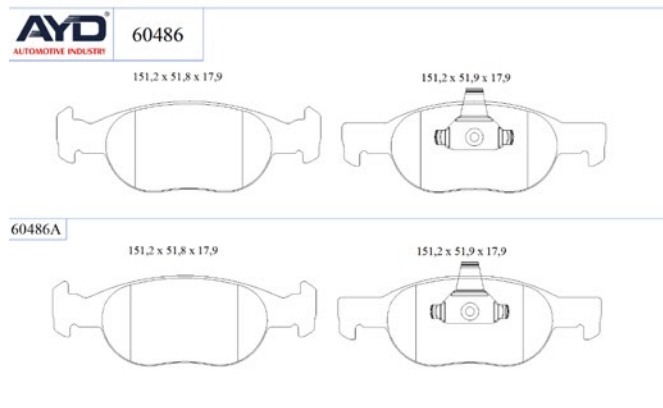

BRAKE PAD

11-60486