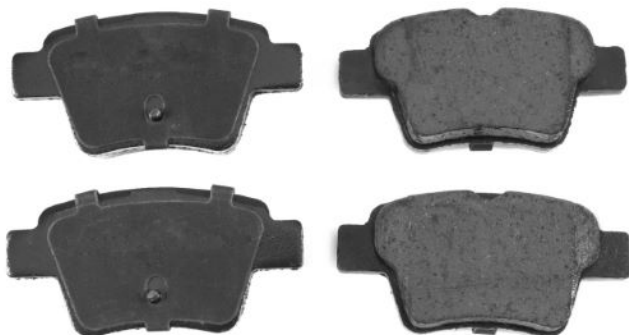

BRAKE PAD

11-60482

• Rear Axle

OE:
425340