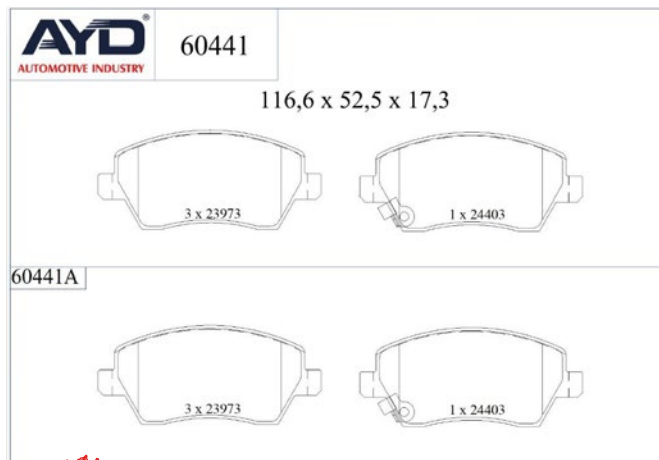

BRAKE PAD

11-60441

• Front Axle

OE:
410601797R

· Safety
· Performance
· OEM Standarts
· AYD Quality

WVA :23973-24403

Technical Specifications:

Code	Shim	Wear Indicator	Indicator Type	Piston Spring	Compression Spring	Rivet	Clips	Bolt	Plastic Plug	Kit
60441A	4	1	-	-	-	-	-	-	-	-

RENAULT

MODEL	START D.	END Y.
SCALA (LJM_)	2010/04