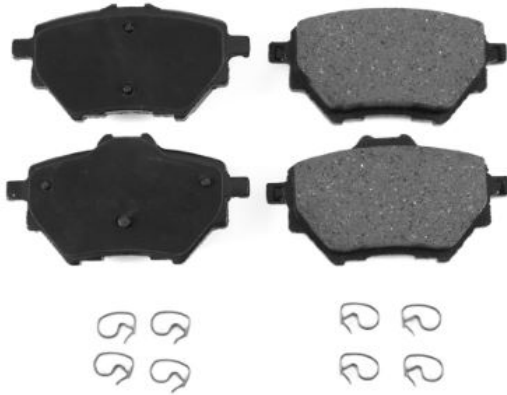

BRAKE PAD

11-60357

• Rear Axle

OE:
SU001B3838