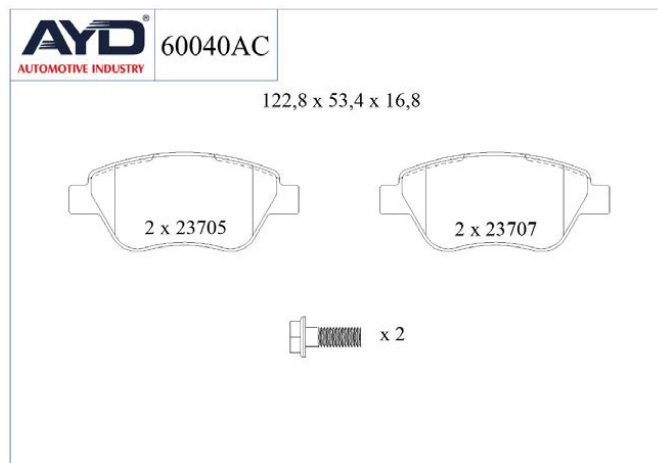

BRAKE PAD

FREN BALATA

- Front Axle

- Safety
- Performance
- OEM Standarts
- AYD Quality