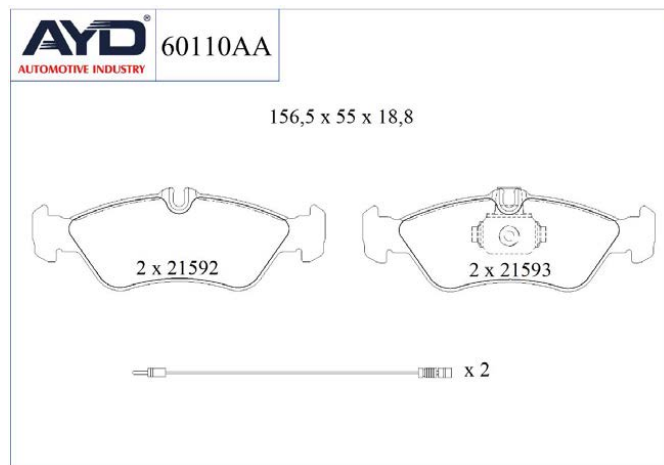

BRAKE PAD

FREN BALATA

- Rear Axle

- Safety
- Performance
- OEM Standarts
- AYD Quality