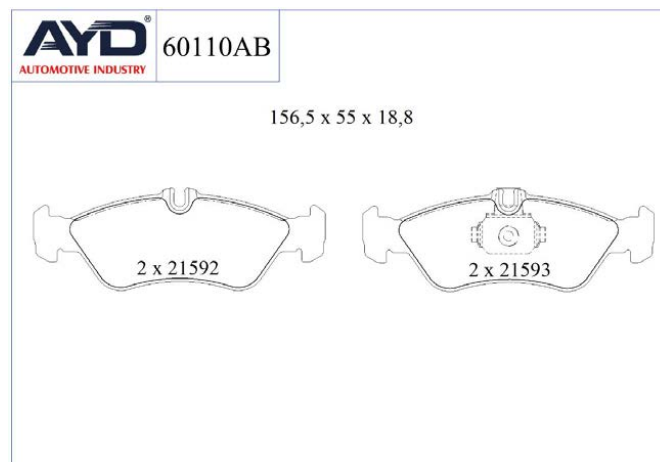

BRAKE PAD

FREN BALATA

- Rear Axle

- Safety
- Performance
- OEM Standarts
- AYD Quality