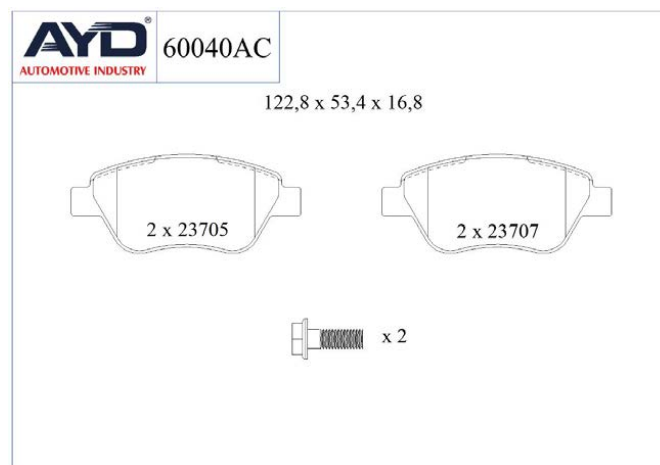

BRAKE PAD

FREN BALATA

- Front Axle

- Safety
- Performance
- OEM Standarts
- AYD Quality