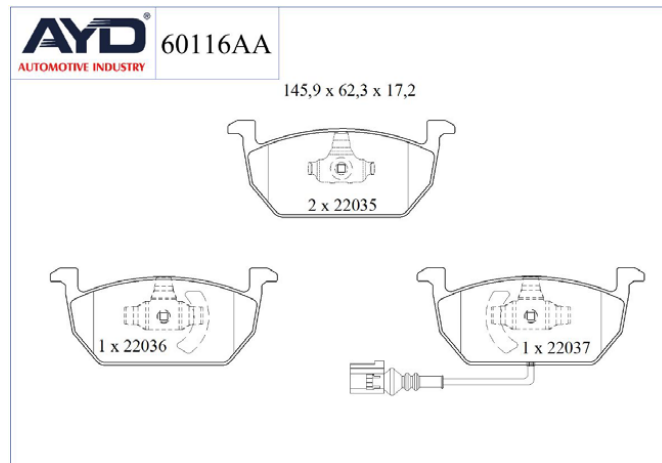

BRAKE PAD

FREN BALATA

- Front Axle

- Safety
- Performance
- OEM Standarts
- AYD Quality