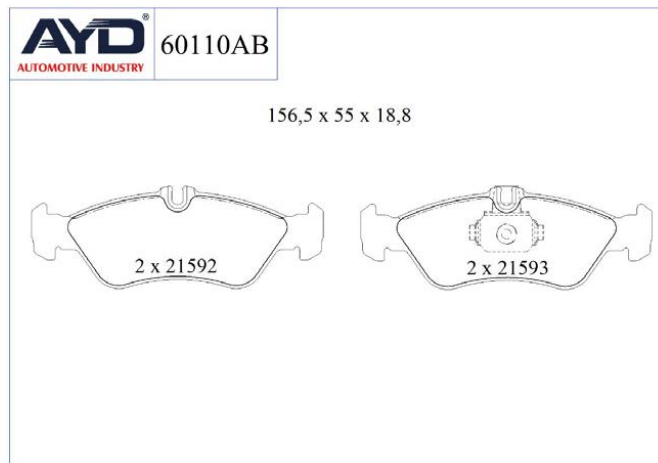

BRAKE PAD

FREN BALATA

- Rear Axle

- Safety
- Performance
- OEM Standarts
- AYD Quality