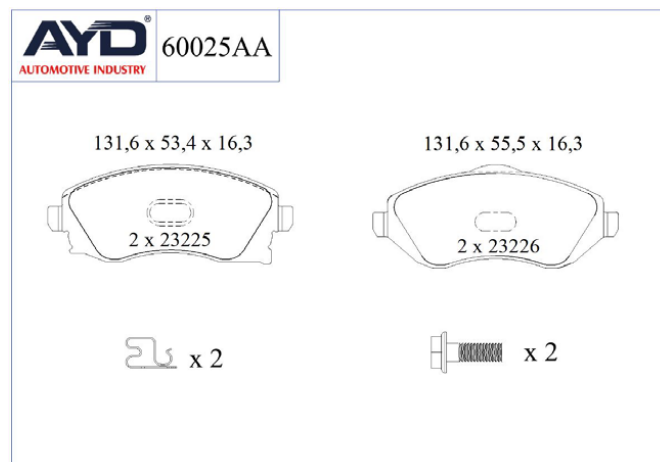

BRAKE PAD

FREN BALATA

- Front Axle

- Safety
- Performance
- OEM Standarts
- AYD Quality