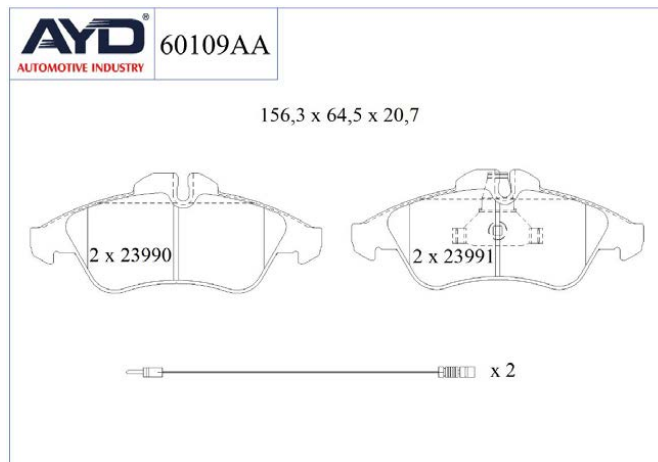

BRAKE PAD

FREN BALATA

- Front Axle

- Safety
- Performance
- OEM Standarts
- AYD Quality