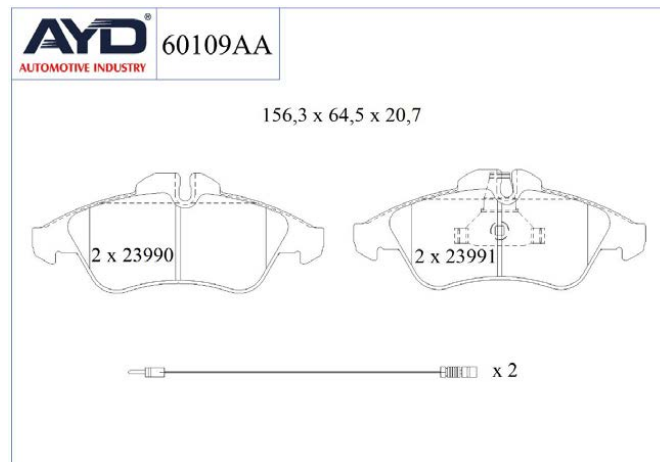

BRAKE PAD

FREN BALATA

- Front Axle

- Safety
- Performance
- OEM Standarts
- AYD Quality