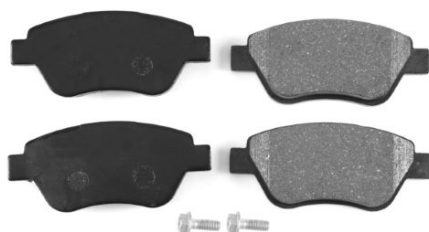

BRAKE PAD

FREN BALATA

- Front Axle

- Safety
- Performance
- OEM Standarts
- AYD Quality