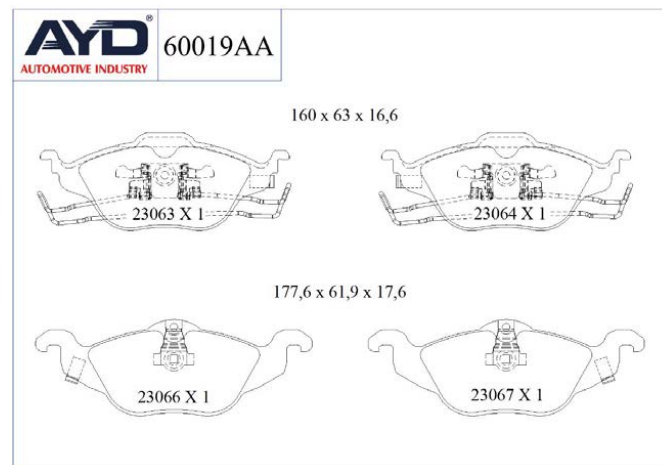

BRAKE PAD

FREN BALATA

- Front Axle

- Safety
- Performance
- OEM Standarts
- AYD Quality