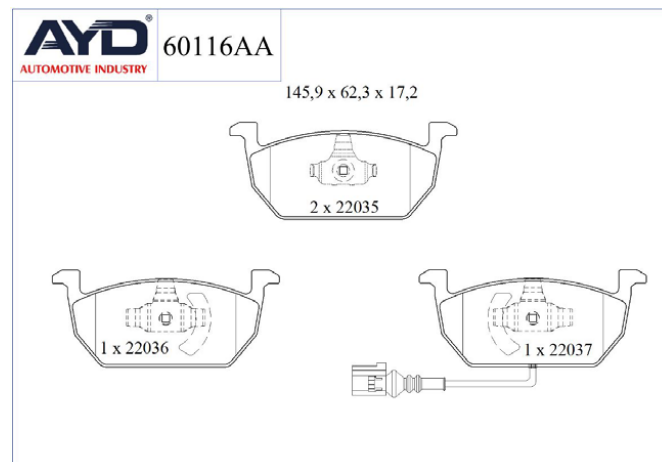

BRAKE PAD

FREN BALATA

- Front Axle

- Safety
- Performance
- OEM Standarts
- AYD Quality