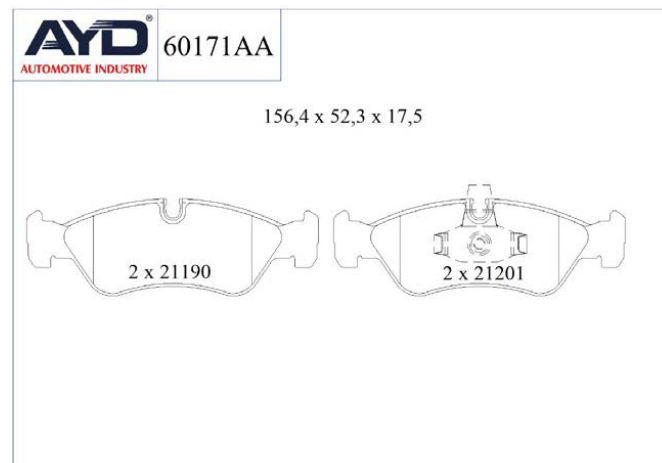

BRAKE PAD

FREN BALATA

- Front Axle

- Safety
- Performance
- OEM Standarts
- AYD Quality