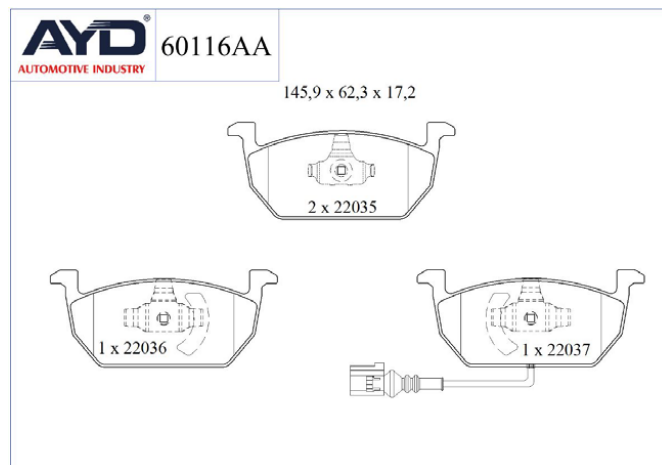

BRAKE PAD

FREN BALATA

- Front Axle

- Safety
- Performance
- OEM Standarts
- AYD Quality