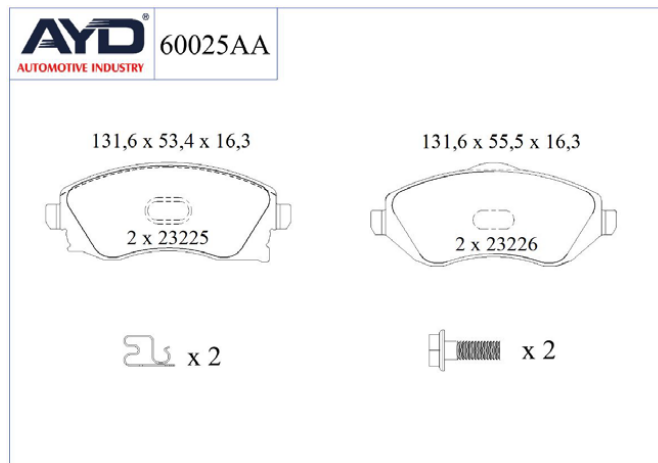

BRAKE PAD

FREN BALATA

- Front Axle

- Safety
- Performance
- OEM Standarts
- AYD Quality