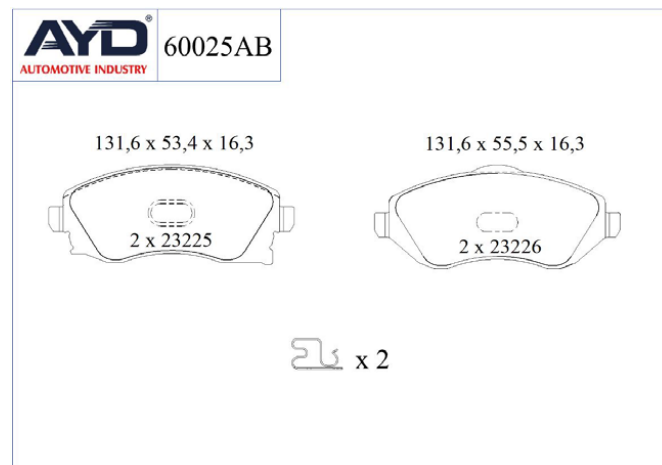

BRAKE PAD

FREN BALATA

- Front Axle

- Safety
- Performance
- OEM Standarts
- AYD Quality