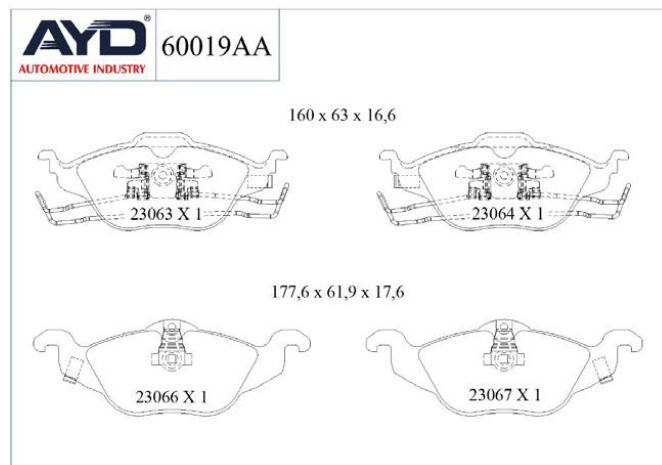

BRAKE PAD

FREN BALATA

- Front Axle

- Safety
- Performance
- OEM Standarts
- AYD Quality