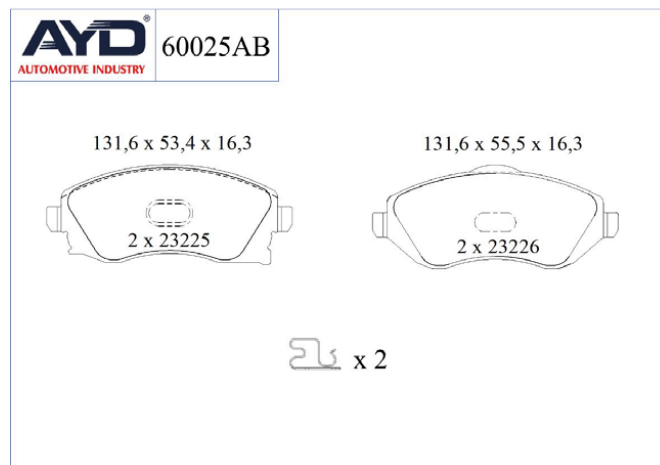

BRAKE PAD

FREN BALATA

- Front Axle

- Safety
- Performance
- OEM Standarts
- AYD Quality