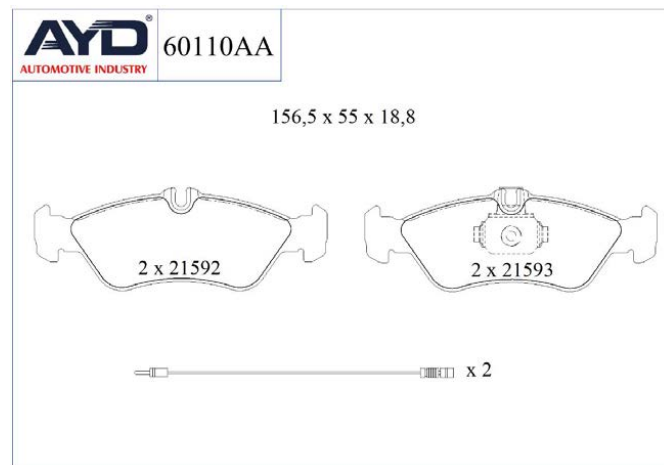

BRAKE PAD

FREN BALATA

- Rear Axle

- Safety
- Performance
- OEM Standarts
- AYD Quality