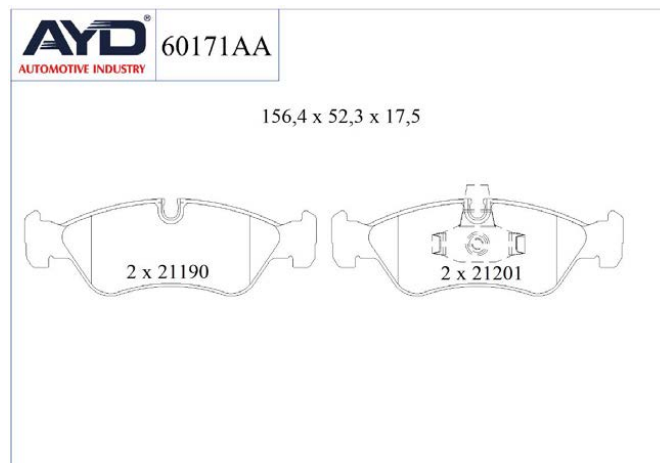

BRAKE PAD

FREN BALATA

- Front Axle

- Safety
- Performance
- OEM Standarts
- AYD Quality