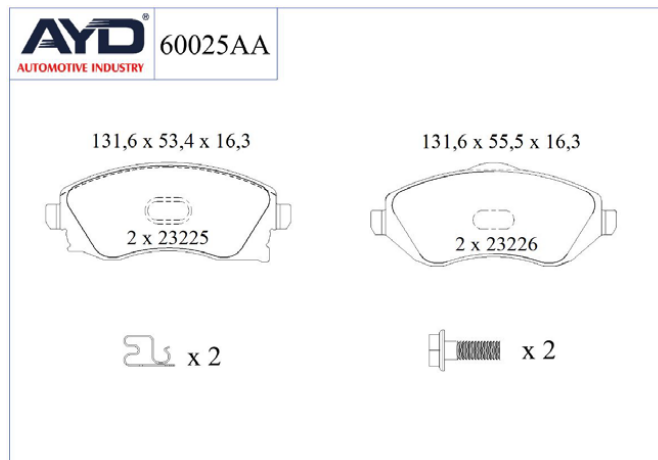

BRAKE PAD

FREN BALATA

- Front Axle

- Safety
- Performance
- OEM Standarts
- AYD Quality